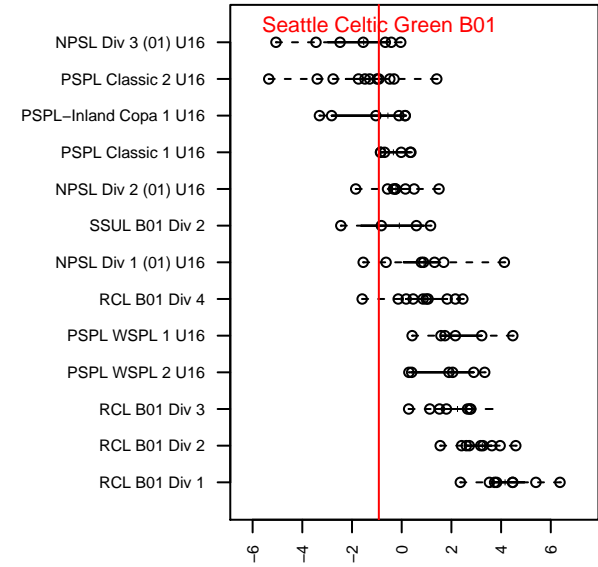

Seattle Celtic Green B01

Seattle Celtic
 Seattle, WA
 B01 total strength=1199
 attack=4.55 defense=3.49
 fall league = PSPL Classic 2 U16

alt names used:
 Seattle Celtic B01 Green
 Seattle Celtic B01 Green
 Seattle Celtic B01 Green
 SEATTLE CELTIC B01 GREEN (WA)

Venues played:
 2016 Crossfire Select U16
 2016 Xtreme Cup BU16 Silver
 2016 PSPL Classic 2 U16
 2016 WA Cup HS Bronze U16

Seattle Celtic Green B01
 Dots are actual minus expected GF (blue circles) and GA (red triangles).
 Blue line is smoothed change in attack strength. Red is smoothed change in defense strength.

**attack and defense variance (black dot)
relative to other teams
and top 10 in region**

**attack and defense rating
relative to others at age
and all opponents in last 13 months**

Performance relative to 13 month average