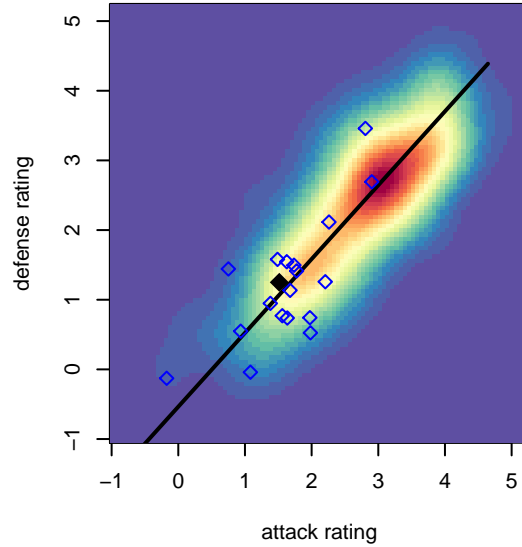

Seattle Celtic Green B01

Seattle Celtic
 Seattle, WA
 B01 total strength=1199
 attack=4.55 defense=3.49
 fall league = PSPL Classic 2 U16

alt names used:
 Seattle Celtic B01 Green
 Seattle Celtic B01 Green
 Seattle Celtic B01 Green
 SEATTLE CELTIC B01 GREEN (WA)

Venues played:
 2016 Crossfire Select U16
 2016 Xtreme Cup BU16 Silver
 2016 PSPL Classic 2 U16
 2016 WA Cup HS Bronze U16

Seattle Celtic Green B01
 Dots are actual minus expected GF (blue circles) and GA (red triangles).
 Blue line is smoothed change in attack strength. Red is smoothed change in defense strength.

**attack and defense variance (black dot)
relative to other teams
and top 10 in region**

**attack and defense rating
relative to others at age
and all opponents in last 13 months**

Performance relative to 13 month average